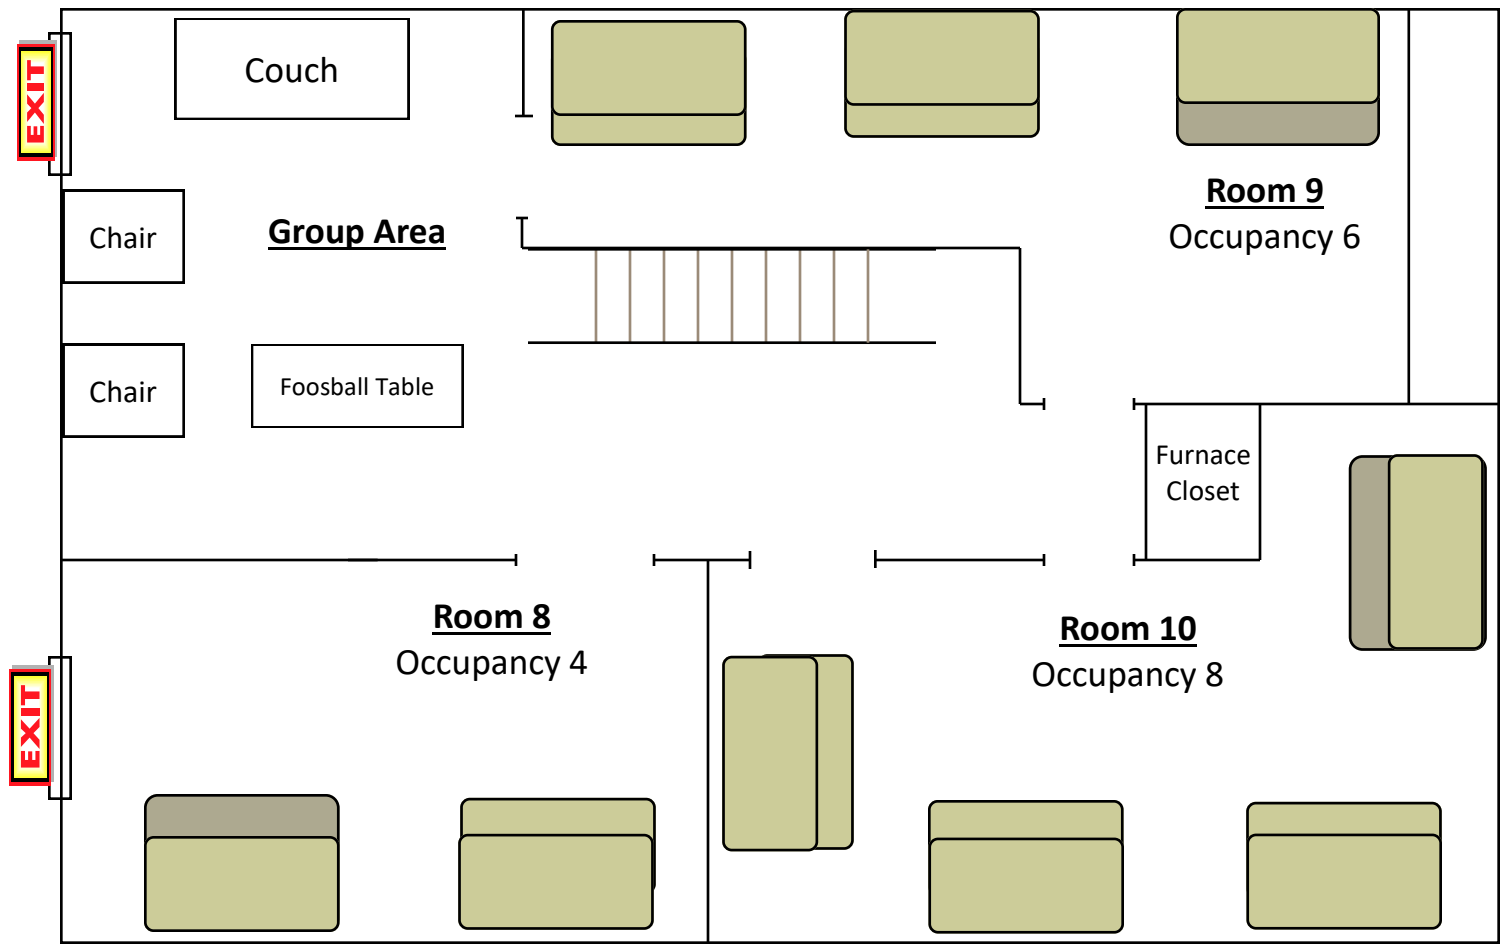

LAKESIDE RETREAT CENTER

Main Floor

Bunk Bed with double mattress on bottom and single mattress on top

Bunk Bed with single mattress on top & bottom

<p>Upper Level 7 rooms 22 beds</p> <p>Lower Level 3 rooms 18 beds</p>

Upper Level

Lower Level