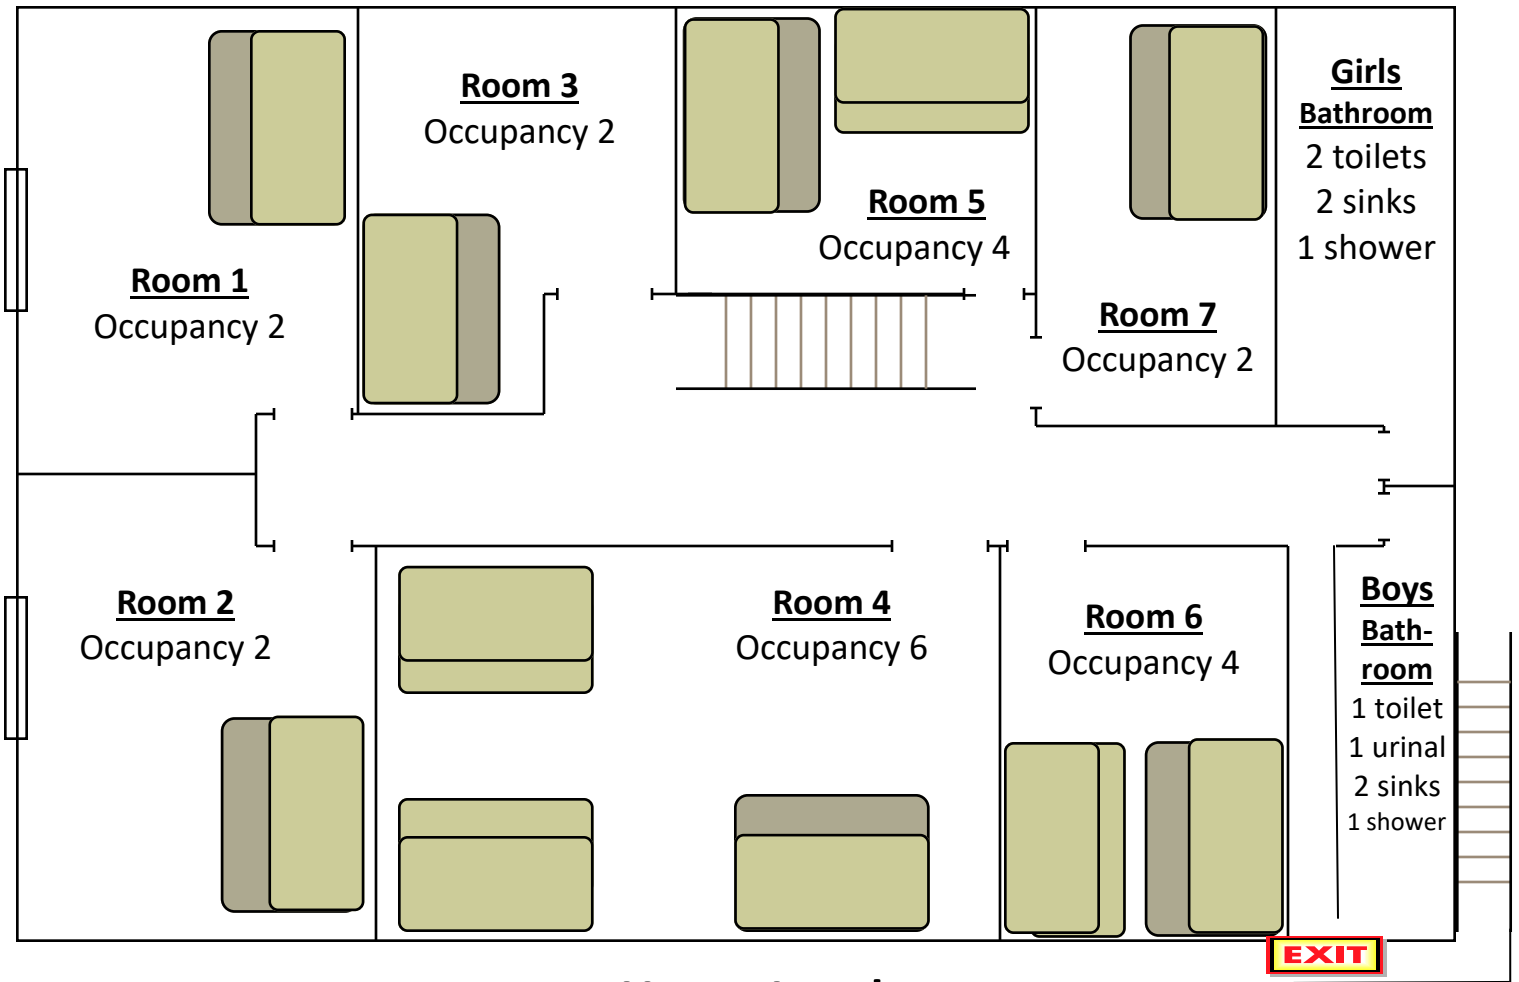

LAKESIDE RETREAT CENTER

Main Floor

Bunk Bed with double mattress on bottom and single mattress on top

Bunk Bed with single mattress on top & bottom

<p>Upper Level 7 rooms 22 beds</p> <p>Lower Level 3 rooms 18 beds</p>

Upper Level

Lower Level