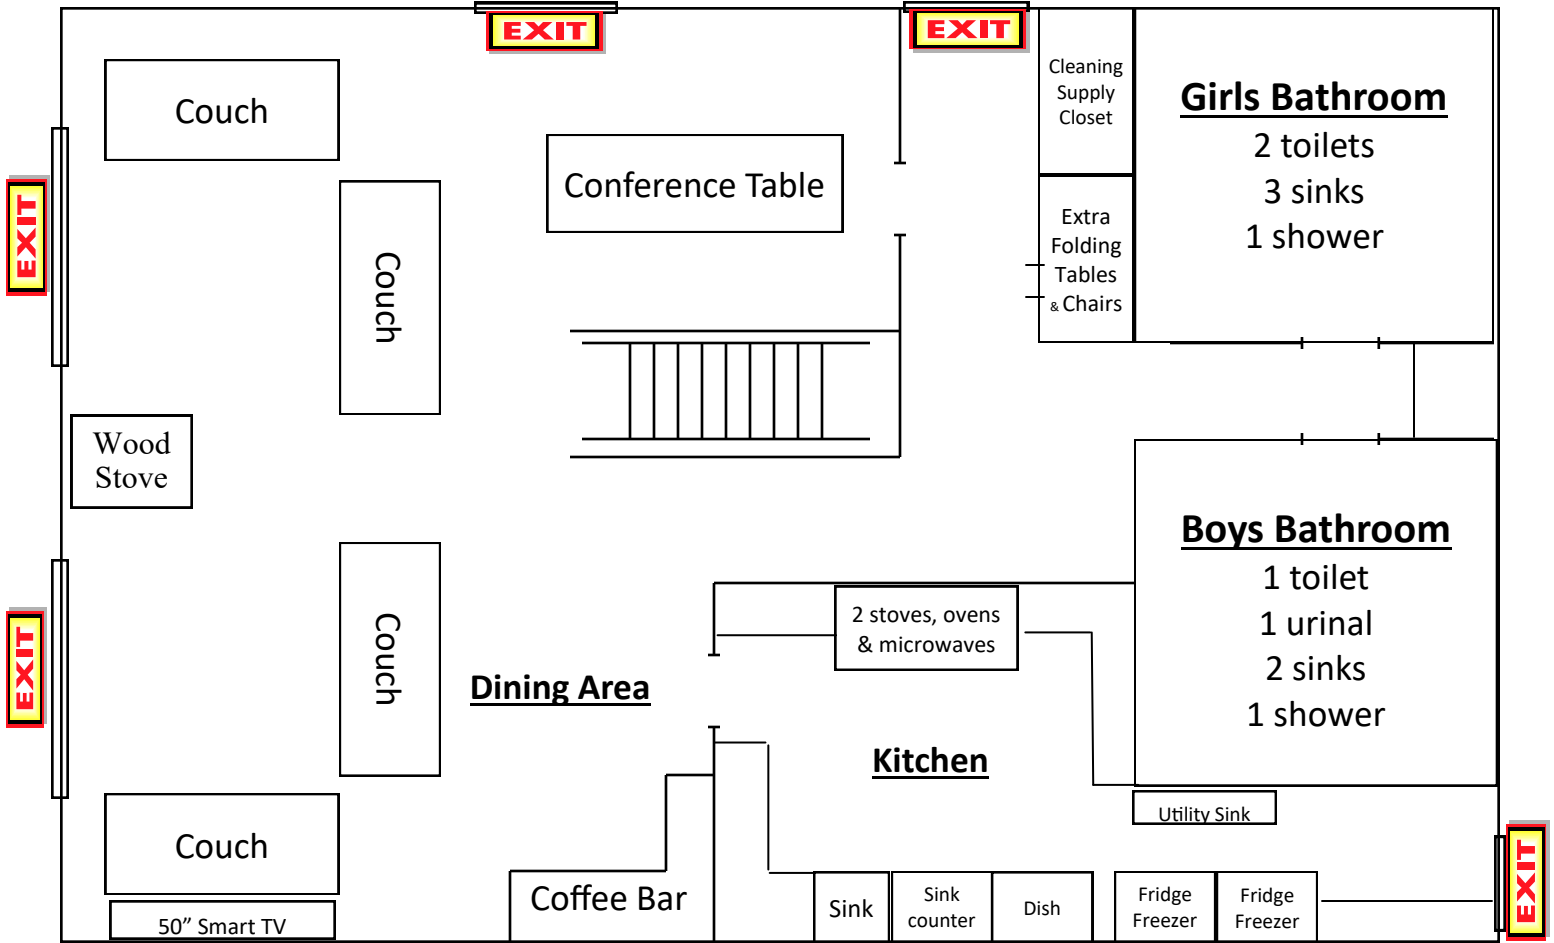

LAKESIDE RETREAT CENTER

Main Floor

Bunk Bed with double mattress on bottom and single mattress on top

Bunk Bed with single mattress on top & bottom

<p>Upper Level 7 rooms 22 beds</p> <p>Lower Level 3 rooms 18 beds</p>

Upper Level

Lower Level